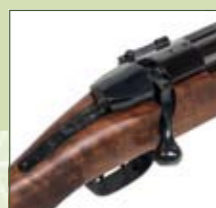

Bolt Action Rifles

MODEL 2155 / MODEL 2165

Modell 2155 with synthetic stock (Hogue)

Technical Data Model 2155 and Model 2165

Model:	Model 2155	Model 2165
Stock:	Walnut, synthetic stock (Hogue)	Walnut, oiled, fish-scale chequering
Safety:	Orig. K98 safety, low wing type safety, Hand cocking	Top tang safety (slide safety), locking the sear
Trigger:	Orig. two stage trigger (F), Direct trigger (MF), Double set trigger (ST), Single set trigger (RST), Shot gun type trigger (FF), Two stage match trigger (MD)	Orig. two stage trigger (F), Double set trigger (ST), Shot gun type trigger (FF)
Overall length:	Standard: 113 cm / Magnum: 118 cm	
Barrel length:	Standard: 60 cm (24") / Magnum: 65 cm (26")	
Weight:	approx. 3.3 kg (7 lbs)	
Barrel:	Free-floating barrel from the german manufacturer Lothar Walther	
Magazine:	Alu magazine housing Steel clip magazine (2/5-rounds)	
Sights:	Adjustment for windage and elevation, illuminated sights, battue rail	
Scope mounts:	Receiver drilled and tapped	
Calibre: (2155 / 2165)	6,5x57, 7x64, 8x57 IS, 9,3x62, 25-06, 243 Win., 270 Win., 308 Win., 30-06, 6,5x68 S, 7mm Rem. Mag., 8x68 S, 300 Win. Mag., 9,3x64, 338 Win Mag., 7mm Weath. Mag., 257 Weath. Mag.	

VOERE
PRÄZISIONSTECHNIK GMBH

Hand cocking on option

Low wing type safety on option

Orig. K98 safety

Rear sight

Adjustable front sight

Free-floating barrel

Clip-magazine conversion kit on option

Detachable sling swivels

Orig. two stage trigger, Direct trigger, Shot gun type trigger, Single set trigger, Double set trigger, Two stage trigger

Model 2155

Bolt Action Rifles MODEL 2155 / MODEL 2165

- based on the famous K98 action
- solid construction
- proven millions of times

Monte Carlo style stock

Top tang safety (slide safety)

Adjustable front sight

Adjustable front sight

Clip-magazine conversion kit on option

Detachable sling swivels

Orig. two stage trigger, Shot gun type trigger, Double set trigger